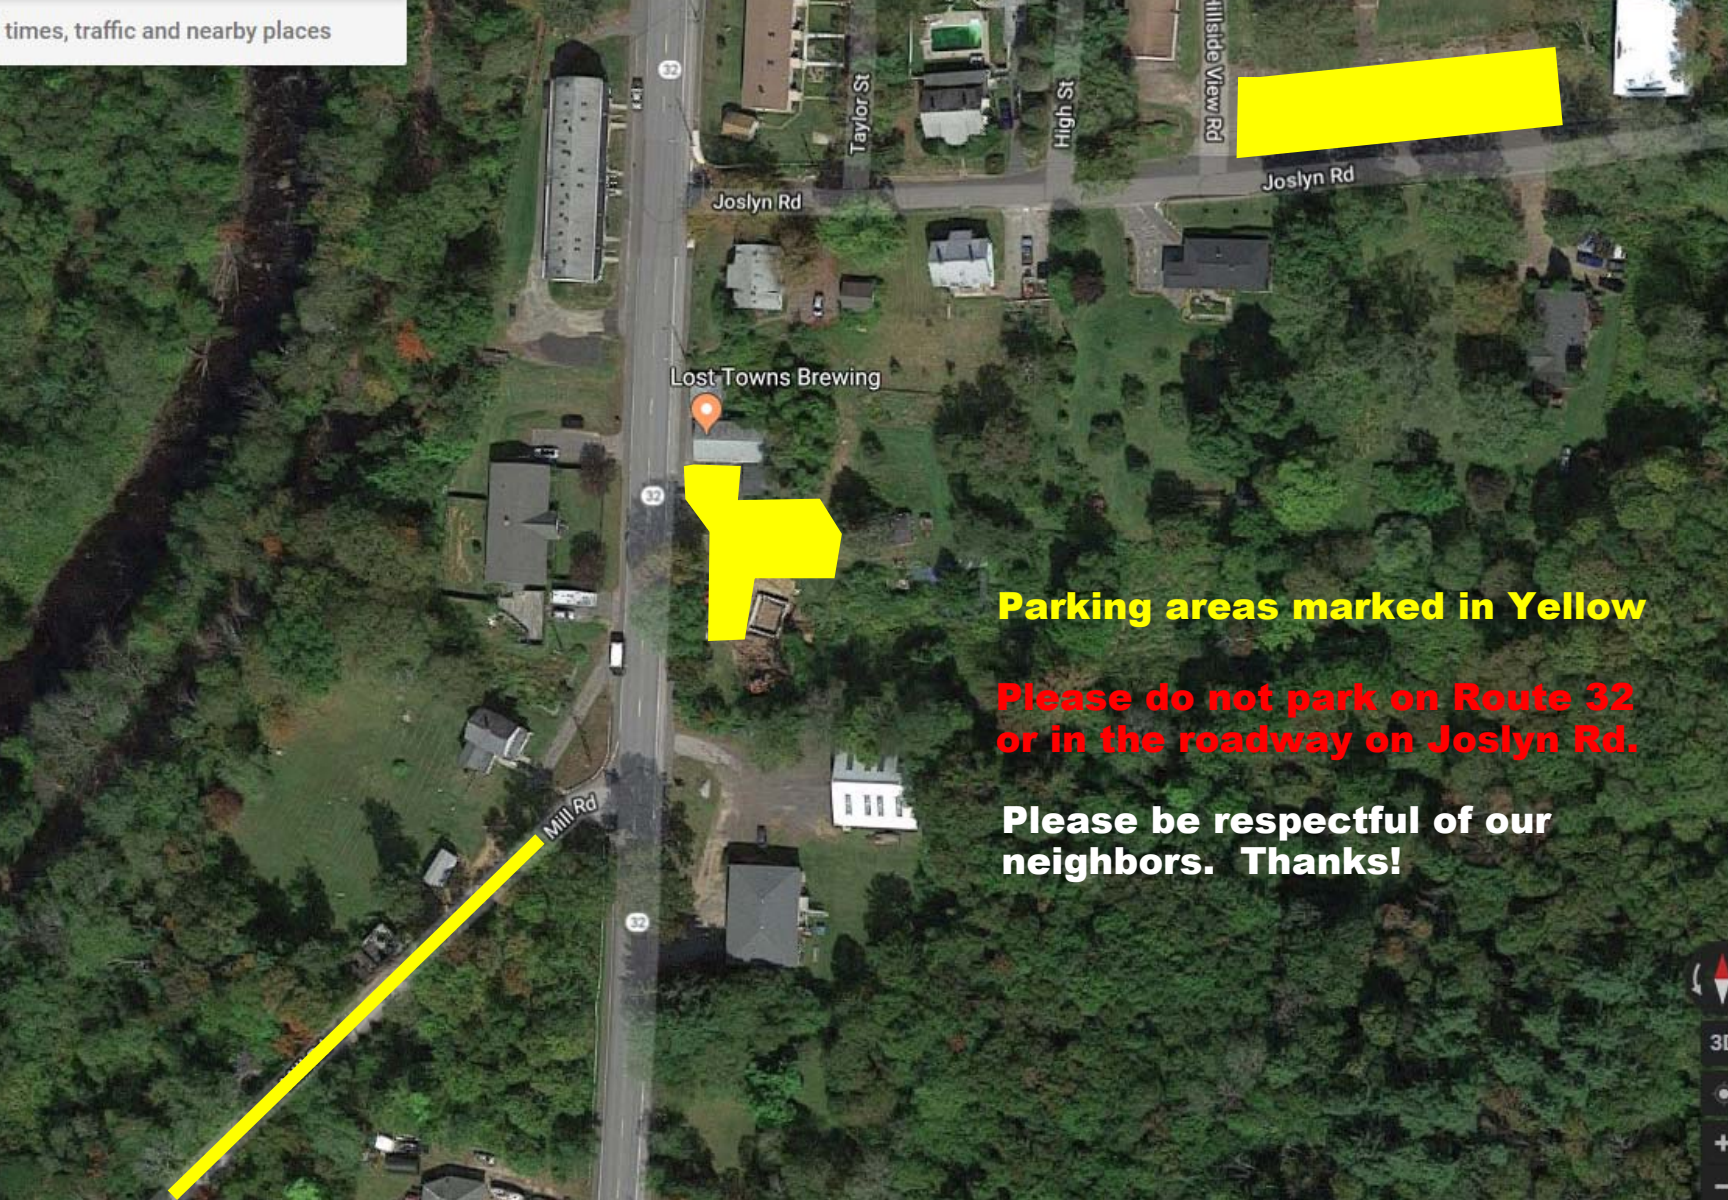

times, traffic and nearby places

Lost-Towns Brewing

Parking areas marked in Yellow

Please do not park on Route 32 or in the roadway on Joslyn Rd.

Please be respectful of our neighbors. Thanks!